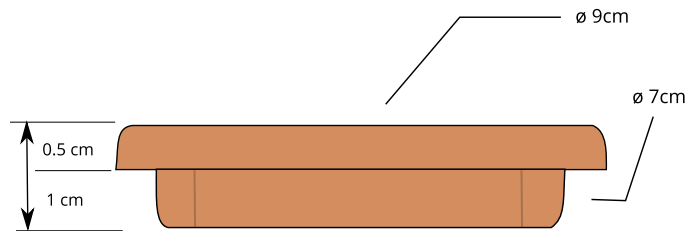

Cover/Tutup side view

Cover Top with stamped cup logo

Cover Bottom with fitting groove

Ø 9 cm

Side view - Theme Icons stamped by ink

The EarthCup design is licensed under a Creative Commons Attribution-ShareAlike 4.0 International License.