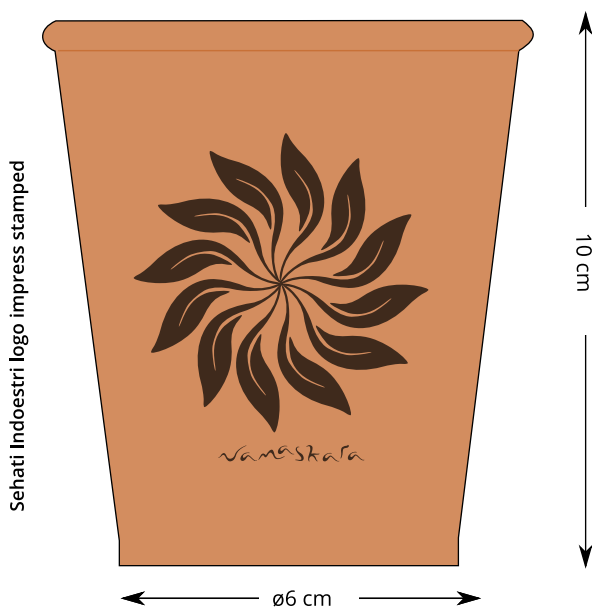

Cover/Tutup side view

Cover Top with stamped cup logo

Cover Bottom with fitting groove

Ø 9 cm

Side view - Theme Icons stamped by ink

The EarthCup design is licensed under a Creative Commons Attribution-ShareAlike 4.0 International License.