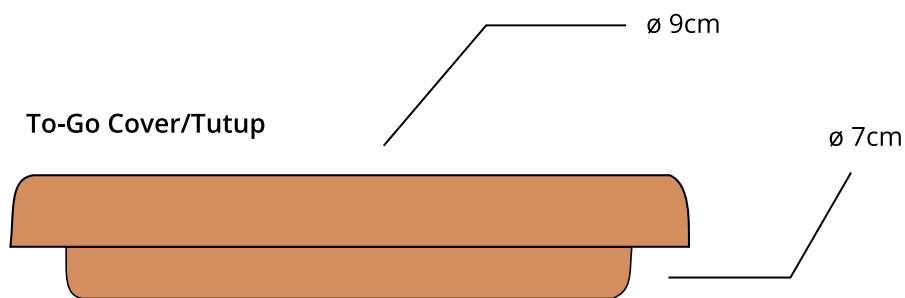

# The EarthCup

A fully reusable and disposable cup design, fit to replace single use, manufactured, plasticized beverage cups. Hand crafted from Lombok clay, the glass will be stamped with ink and with indentation.

Side view - Theme Icons stamped by ink