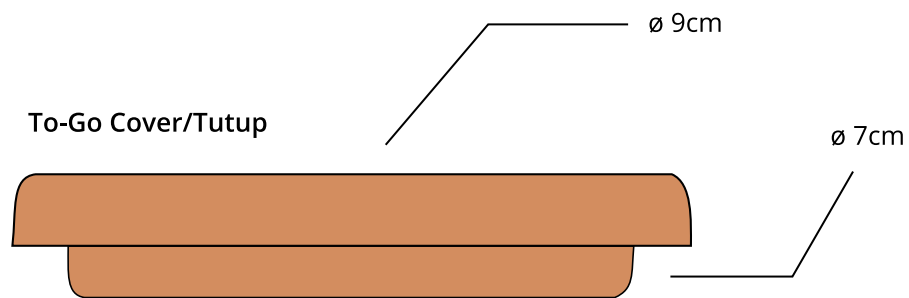

The EarthCup

A fully reusable and disposable cup design, fit to replace single use, manufactured, plasticized beverage cups. Hand crafted from Lombok clay, the glass will be stamped with ink and with indentation.

Sehati Indoestri logo impress stamped

Side view - Theme Icons stamped by ink